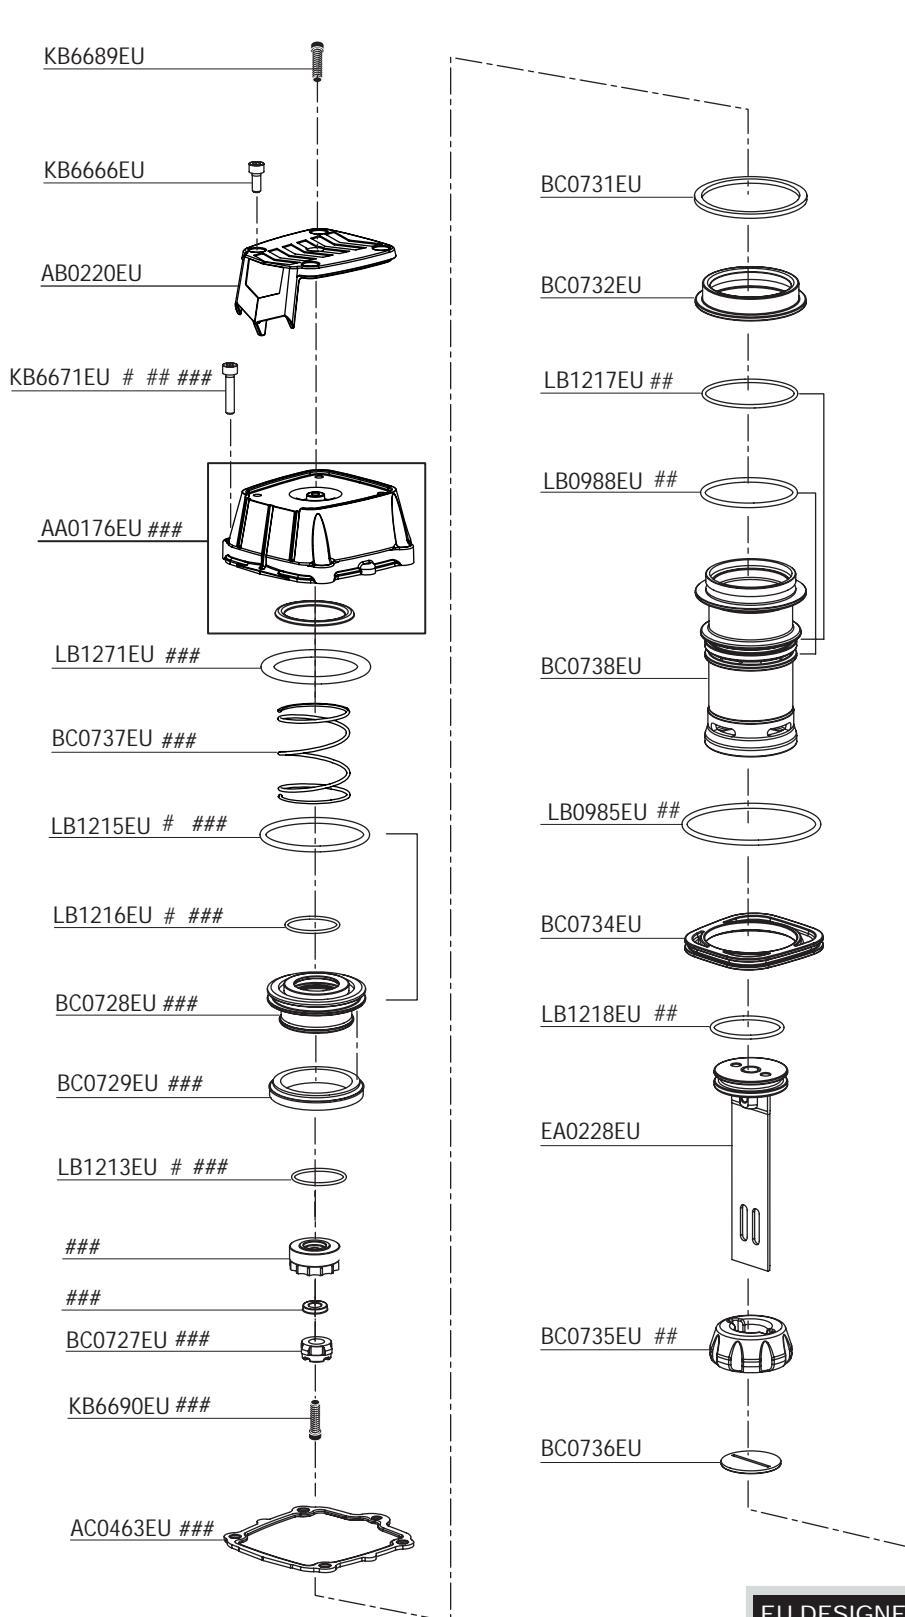

# WC200XP WIDE CROWN STAPLER

## *Parts Reference Guide*

*Repair Kits*

**YK0783EU**

**YK0784EU**

**YK0819EU**

# WC200XP WIDE CROWN STAPLER

**SENCO**<sup>®</sup>

# Contents Of YK0783EU Repair Kit  
 ## Contents Of YK0784EU Repair Kit  
 ### Contents Of YK0819EU Repair Kit

Tool #	Model
4Y2001N	Contact-Actuation

Available Triggers	
HA0235EU Contact-Actuation	HA0236EU Single Sequential