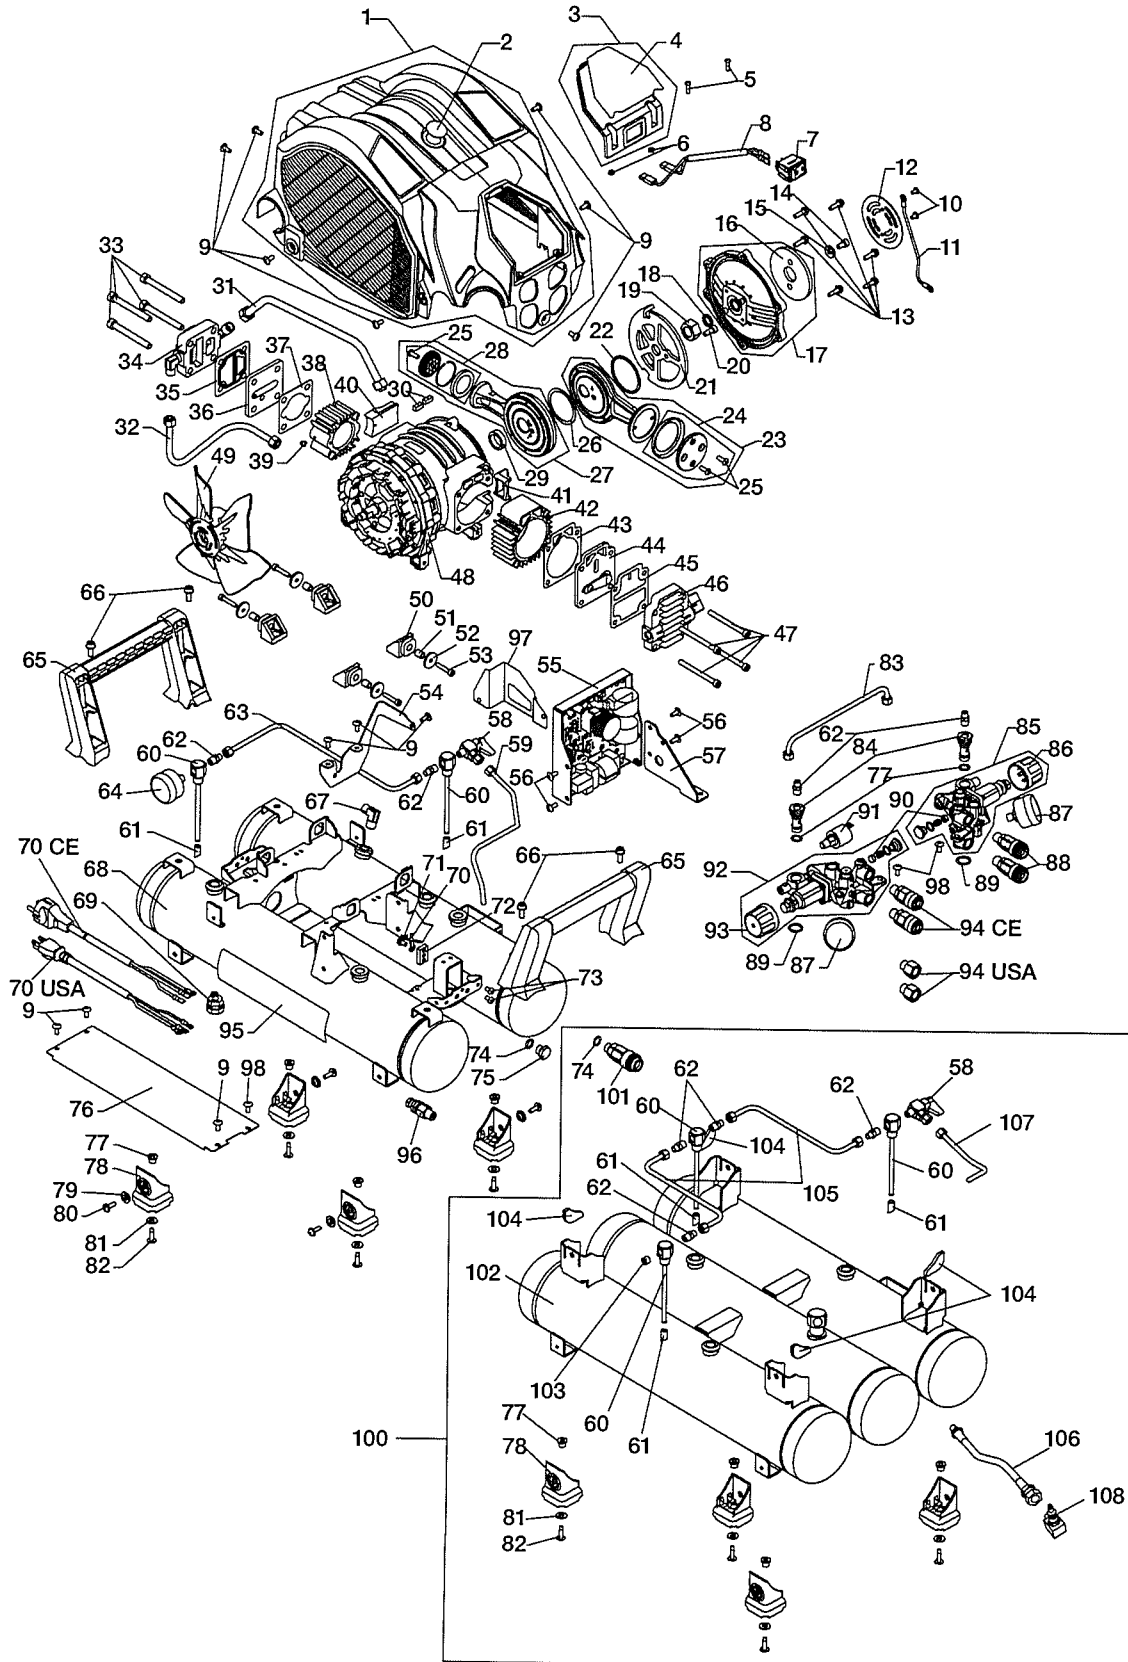

Rep	CODE	DESCRIPTION
1	AK70678	COVER ASSY 1260E
2	AK15952	GATE LABEL 1260E
3	AK70674	SWITCH PANEL ASSY 1260E
4	AK15915	PANEL LABEL 1260E
5	AA21157	PAN HEAD SCREW 4X15
6	CC41103	HEX. NUT 1-4
7	AK14857	POWER SWITCH ASSY
8	AK15949	SWITCH WIRE ASSY 1260E
9	AA34805	SCRW 5X12
10	BB40448	BOLT 4 X 6 T29036/T29062(REPLACES
11	AK15774	MORTOR WIRE
12	AK15293	FILTER RETAINER
13	BB43804	SCREW 5X18
14	BB40416	SCREW 6X10
15	EE39836	WASHER 6.2X17X3
16	AK15292	FILTER ELEMENT
17	AK70546	CRANKCASE CAP ASSY
18	AK14617	SHAFT COLLAR
19	CC41107	NUT 1-16 P1.5
20	BB40436	HEX.BOLT 6 X 14
21	AK15117	FLYWHEEL BALANCER
22	AK15137	6910 STOPPER
23	AK70418	CONNECTING ROD UNIT 60 KIT
24	AK81332	LIP RING MAINTENANCE KIT 1260E
25	BB86702	HEXALOBULAR SOCKET HEAD CAP BUTTON
26	AK15288	6009 STOPPER
27	AK70419	CONNECTING ROD UNIT 40 KIT
28	AK81333	LIP RING 40 MAINTENANCE KIT
29	AK15861	MOTOR AXIS COLLAR
30	AK15300	KEY 6X6X13.5
31	AK81298	INTERMEDIATE PIPE UNIT
32	AK81334	DISCHARGE PIPE UNIT 1260E
33	BB40837	SCREW 8X70
34	AK81335	CYLINDER HEAD S ASSY 1260E
35	AK14143	HEAD SEAL S
36	AK70393	VALVE SEAT UNIT S
37	AK14138	CYLINDER SEAL S
38	AK15266	CYLINDER S
39	AA21571	PAN HEAD SCREW 4X4
40	AK14568	CRANKCASE SEAL S
41	AK14567	CRANKCASE SEAL F
42	AK15082	CYLINDER F
43	AK14125	CULINDER SEAL
44	AK70395	VALVE SEAT UNIT S
45	AK14128	HEAD SEAL F
46	AK81297	CYLINDER HEAD F ASSY
47	BB40838	SCREW 6X70
48	AK70594	DC BRUSHLESS MORTOR UNIT
49	AK70604	COOLING FAN UNIT
50	AK15891	DAMPER 1260E
51	AK15892	DAMPER COLLAR 1260E
52	AK15893	DAMPER HOLDER 1260E
53	BB40405	BOLT 5X25
54	AK15951	WIND GUIDE PLATE
55	AK81336	INVERTER UNIT 1260E CE
56	AA24507	PHILLIPS TRUSS HEAD SCREW 5X12 CF
57	AK15950	INVERTER HOLD PLATE 3 1260E
58	AK14179	DRAIN COCK
59	AK70666	EXHAUST PIPE UNIT 1110
60	AK70664	DRAIN NIPPLE UNIT 1260E
61	AK14180	DRAIN TUBE
62	TT07018	JOINT MH-1061-OM