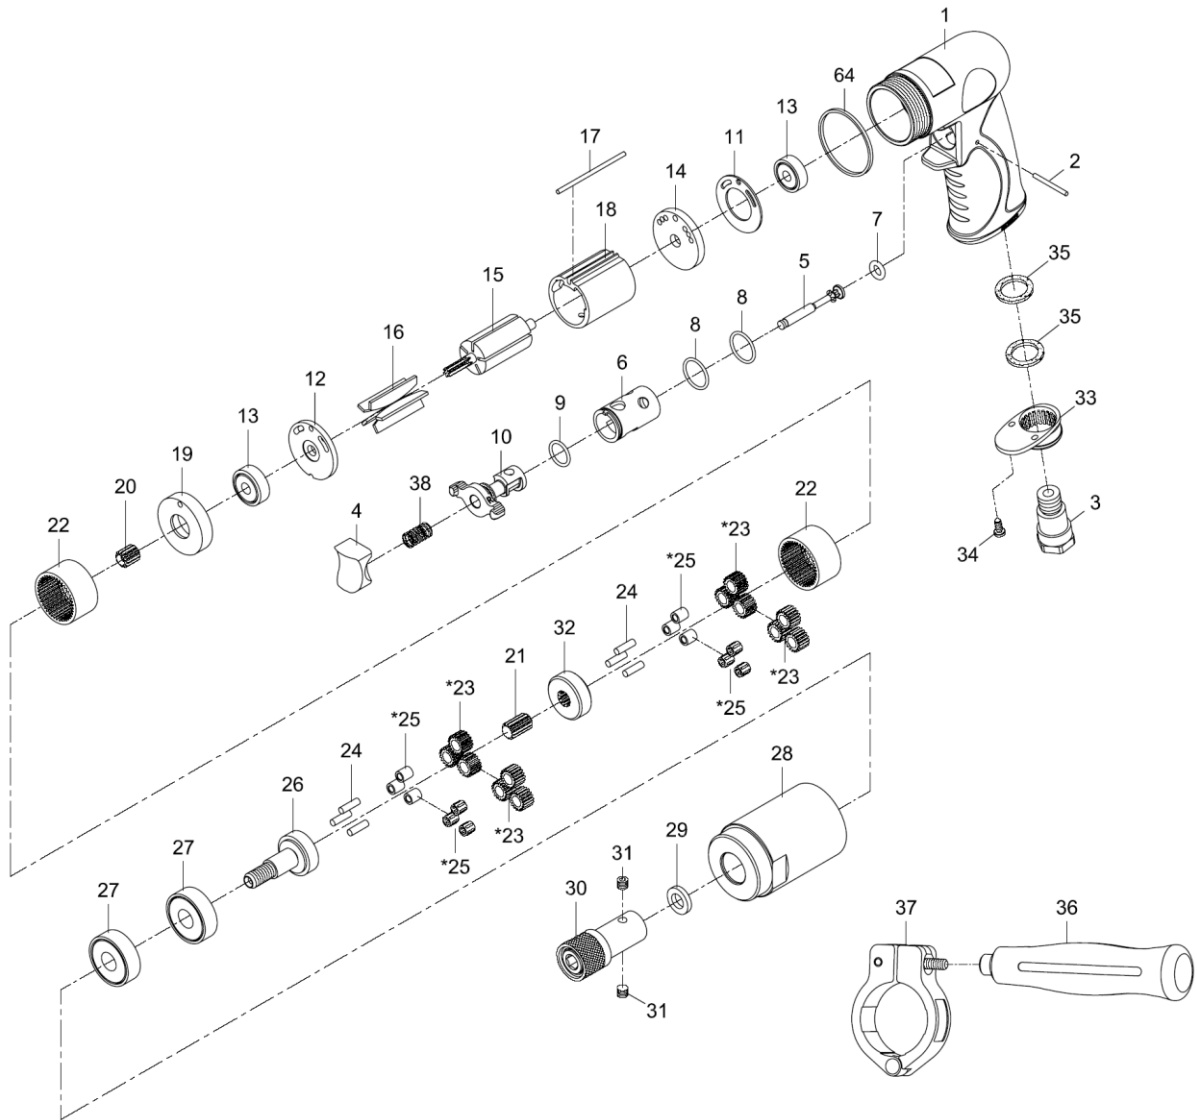

SENCO

SEN602C

DIRECT DRIVE SCREWDRIVER

Index No.	Parts No.	Description	Index No.	Parts No.	Description
1	75-7253P01	Motor Housing	22	80222	Internal Gear (2)
2	822202	Pin (2.5x26.8)	*23	70423-11	Planet Gear (6)
3	75-725303	Air Inlet		70423-14	Planet Gear (6)
4	75-725304	Trigger	24	30124	Pin (6) (4x13.8)
5	75-725305	Valve Stem		70425	Bushing (6)
6	75-725306	Valve Bushing	*25	070428	Needle Bearing (6) (4x6x8)
7	72807-12	O-Ring (4.5x2.5)	26	70426	Work Spindle
8	795820	O-Ring (2) (15.5x1.5)	27	080227	Ball Bearing (2) (6201z)
9	80209	O-Ring (12x1.6)	28	70436	Clamp Nut
10	75-725310	Reverse Lever	29	70133	Washer
11	80211	Motor Gasket	30	QC-01SUB	Quick Change Chuck (1/4")
12	80214	End Plate	31	71946	Set Screw (2) (M5x4)
13	030113	Ball Bearing (2) (626zz)	32	70427	Reduction Spindle
14	75-725314	Rear End Plate	33	70110-21	Exhaust Diffuser
15	80215-12	Rotor	34	40309	Screw (2) (TS2.9)
16	80216	Rotor Blade (5)	35	75-725350	Damping Material (2)
17	75-725317	Pin (2.5x57)	36	822340	Handle
18	80218-22	Cylinder	37	75-725139-0001S	Retainer
19	80219	Front End Plate	38	82208	Valve Spring
20	70420	Pinion Gear	64	75-725351	Decoration Ring
21	70421	Center Gear			

* Optional Parts

89-7253P-0001

****_***

07,17,2009